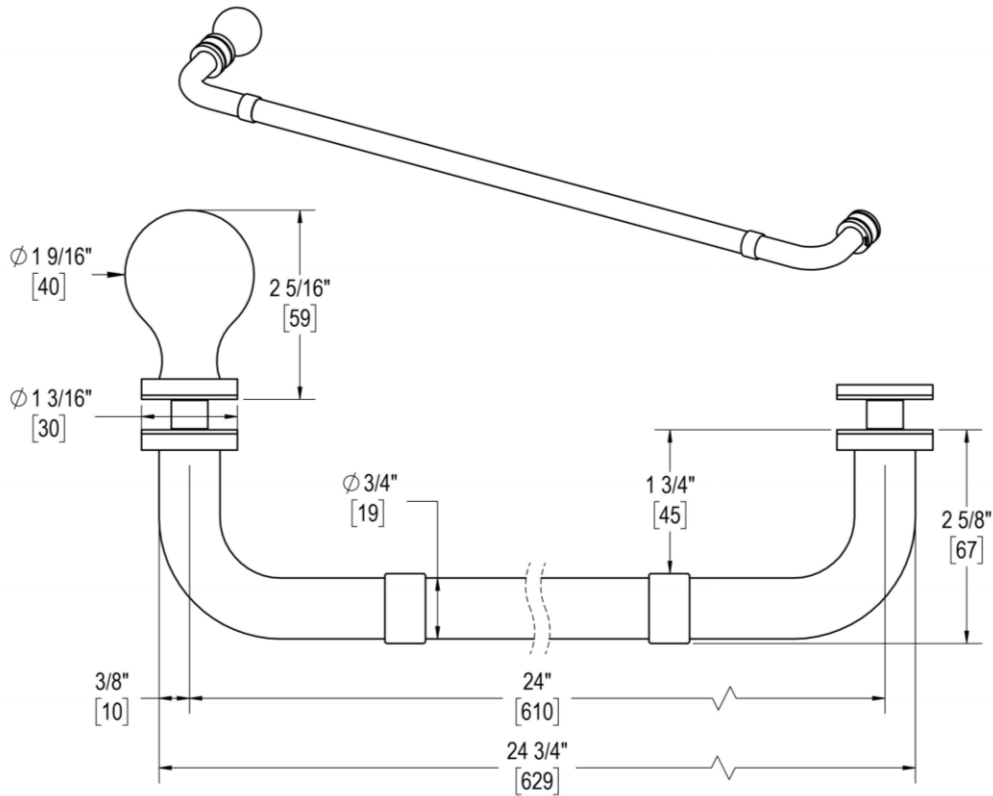

OPUS I

24" C/C TOWEL BAR X KNOB

Product Code: L.40.125

portals

MATERIALS

Solid & tubular brass components, stainless steel fasteners, and clear polyurethane washers

FUNCTION DETAILS & PRODUCT NOTES

- Product design coordinates with other shower & bathroom hardware in the Opus suite.
- Decorative rosettes provide additional design detail and cover any glass defects around the holes.
- Knobs are designed to be easily grasped and match the scale of heavy glass shower doors.

TEMPLATE & INSTALLATION NOTES

Item requires glass fabrication according to template above and should only be used with tempered safety glass.

Glass Thickness	1/4" [6 mm] to 1/2" [12 mm]
Hole Diameter	1/2" [12 mm]