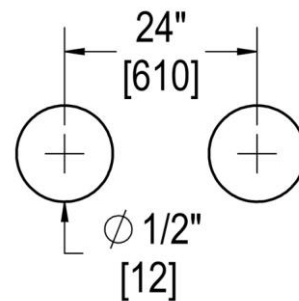

OPUS I

24" C/C TOWEL BAR X KNOB

Product Code: L.40.125

portals

MATERIALS

Solid & tubular brass components, stainless steel fasteners, and clear polyurethane washers

FUNCTION DETAILS & PRODUCT NOTES

- Product design coordinates with other shower & bathroom hardware in the Opus suite.
- Decorative rosettes provide additional design detail and cover any glass defects around the holes.
- Knobs are designed to be easily grasped and match the scale of heavy glass shower doors.

TEMPLATE & INSTALLATION NOTES

Item requires glass fabrication according to template above and should only be used with tempered safety glass.

Glass Thickness	1/4" [6 mm] to 1/2" [12 mm]
Hole Diameter	1/2" [12 mm]